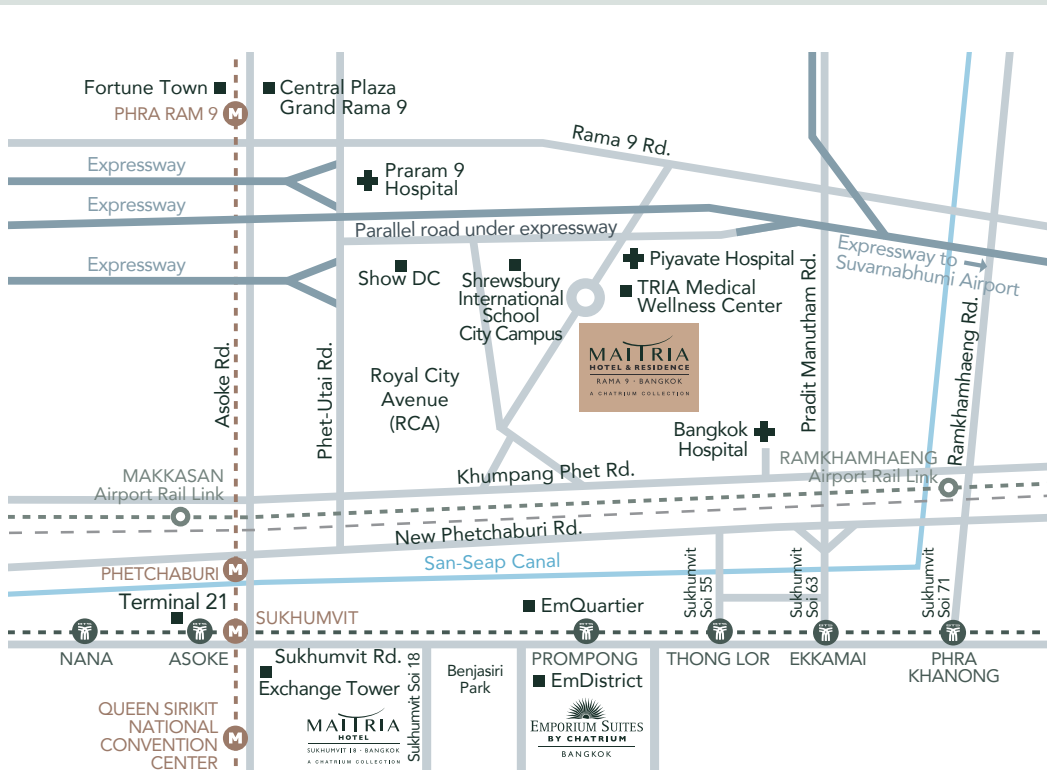

CONVENIENCE CRAFTED FOR SERVICED RESIDENCES 12th -14th FLOORS:

- Complimentary Wi-Fi and wired internet connection
- Room cleaning service 3 times/week
- RFID key cards
- Dry cleaning and laundry service
- Universal electrical outlets
- Flexible workspace
- Smart TV with international satellite TV channels
- Individually controlled air-conditioning
- Complimentary bottled water upon check-in only